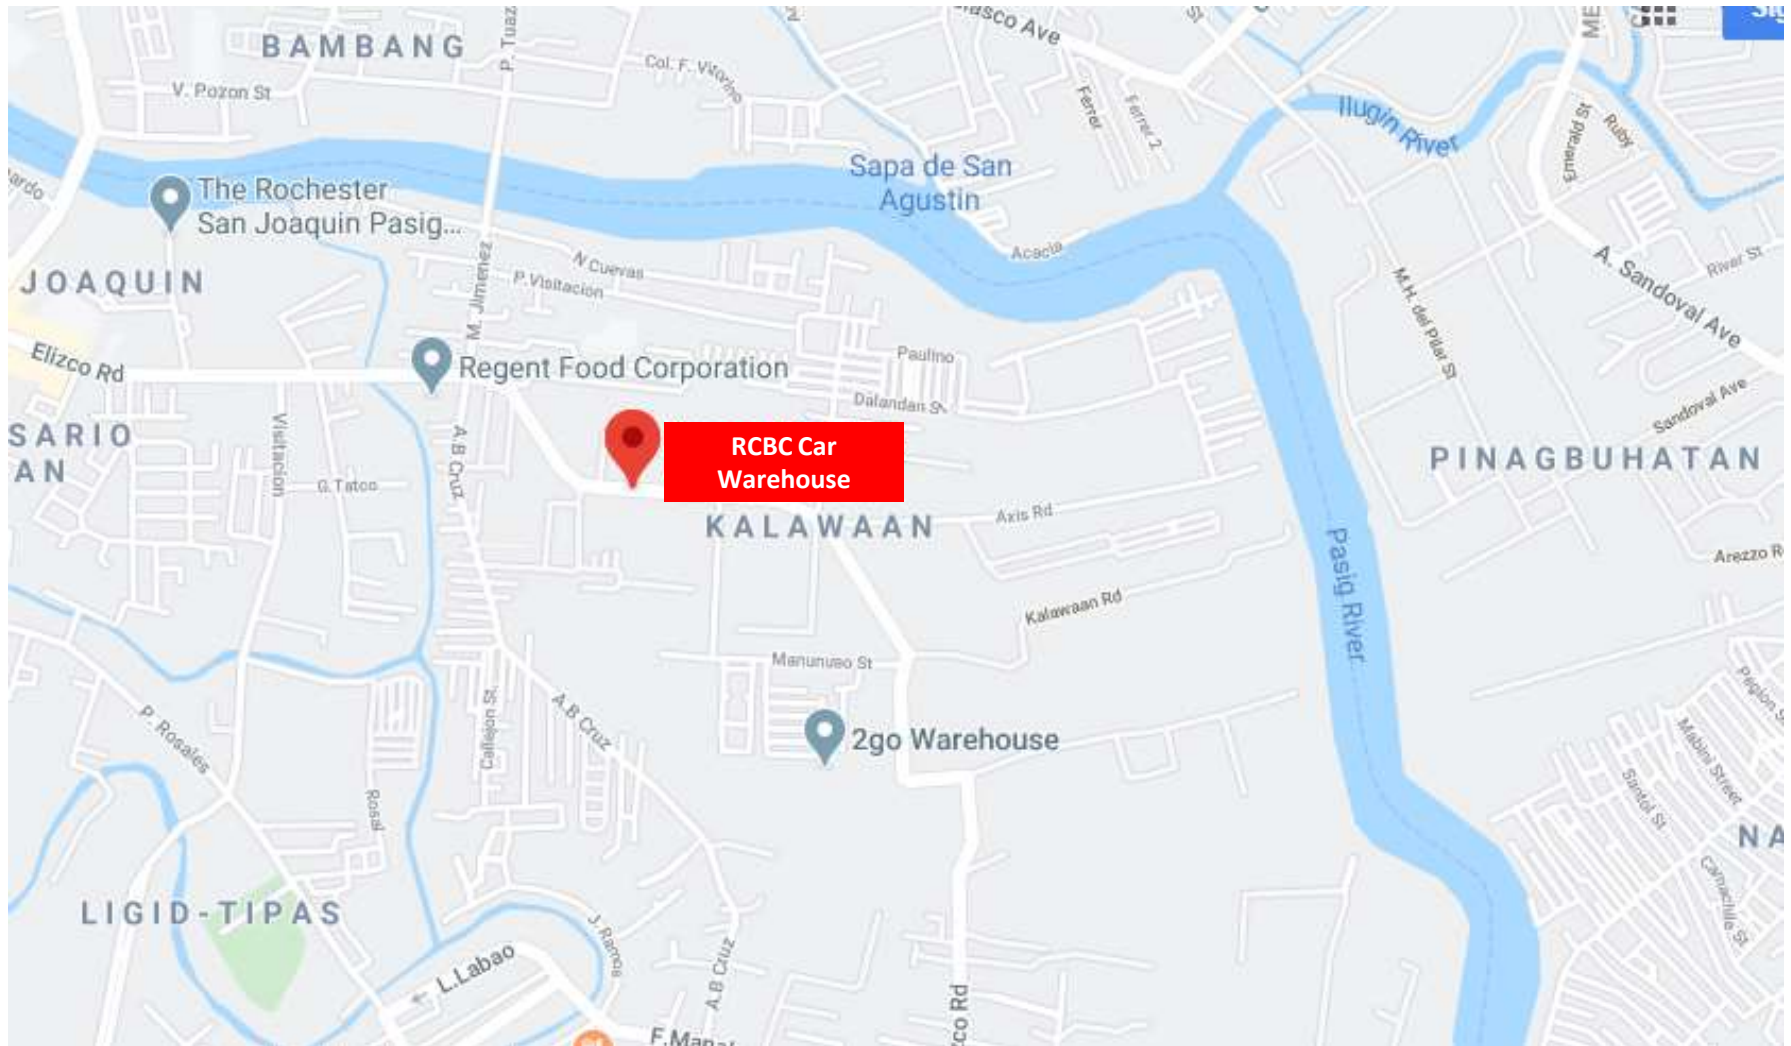

#	Model	Brand - Make	Transmission	Plate No.	Mileage	Color	Minimum Bid Price
266	2019	Nissan - Juke 1.6 CVT	AT Gas	F1K343	21,625	Red	725,000.00
267	2018	Nissan - Juke 1.6 CVT	AT Gas	F0 Y405	17,958	Yellow	679,000.00
268	2018	Nissan - Juke 1.6 CVT	AT Gas	F0 R755	23,803	Red	649,000.00
269	2018	Nissan - Juke 1.6 CVT	AT Gas	FO Y383	22,657	Red	643,000.00
270	2019	Nissan - NP300 EL Calibre 4X2	MT Dsl	F1 D776	19,312	White	699,000.00
271	2018	Nissan - NP300 EL Calibre 4X2	MT Dsl	F0 W162	24,830	White	690,000.00
272	2018	Nissan - NV350 Premium	MT Dsl	F1A381	58,287	Silver	1,030,000.00
SUZUKI							
273	2018	Suzuki - Ciaz	AT Gas	LAB4198	33,062	Gray	385,000.00
TOYOTA							
274	2016	Toyota - Fortuner G 4X2	AT Dsl	AAF9423	56,643	Gold	945,000.00
275	2013	Toyota - Hi-Lux 4x4	MT Dsl	RNW765	122,830	White	684,000.00
276	2016	Toyota - RAV 4	AT Gas	YV 3075	74,262	White	747,000.00

Note: Units with asterisk (*) - with special concerns

All units are sold on AS-IS-WHERE-IS basis. Units and prices are subject to change without prior notice. The Bank reserves the right to withdraw any unit before auction. Inadvertent misprints shall not alter the unit's factual condition nor shall they be deemed as misinterpretation of the unit.

Pasig Car Warehouse 1: Avesco Compound, Axis Road corner Elisco Road, Brgy. Kalawaan, Pasig City