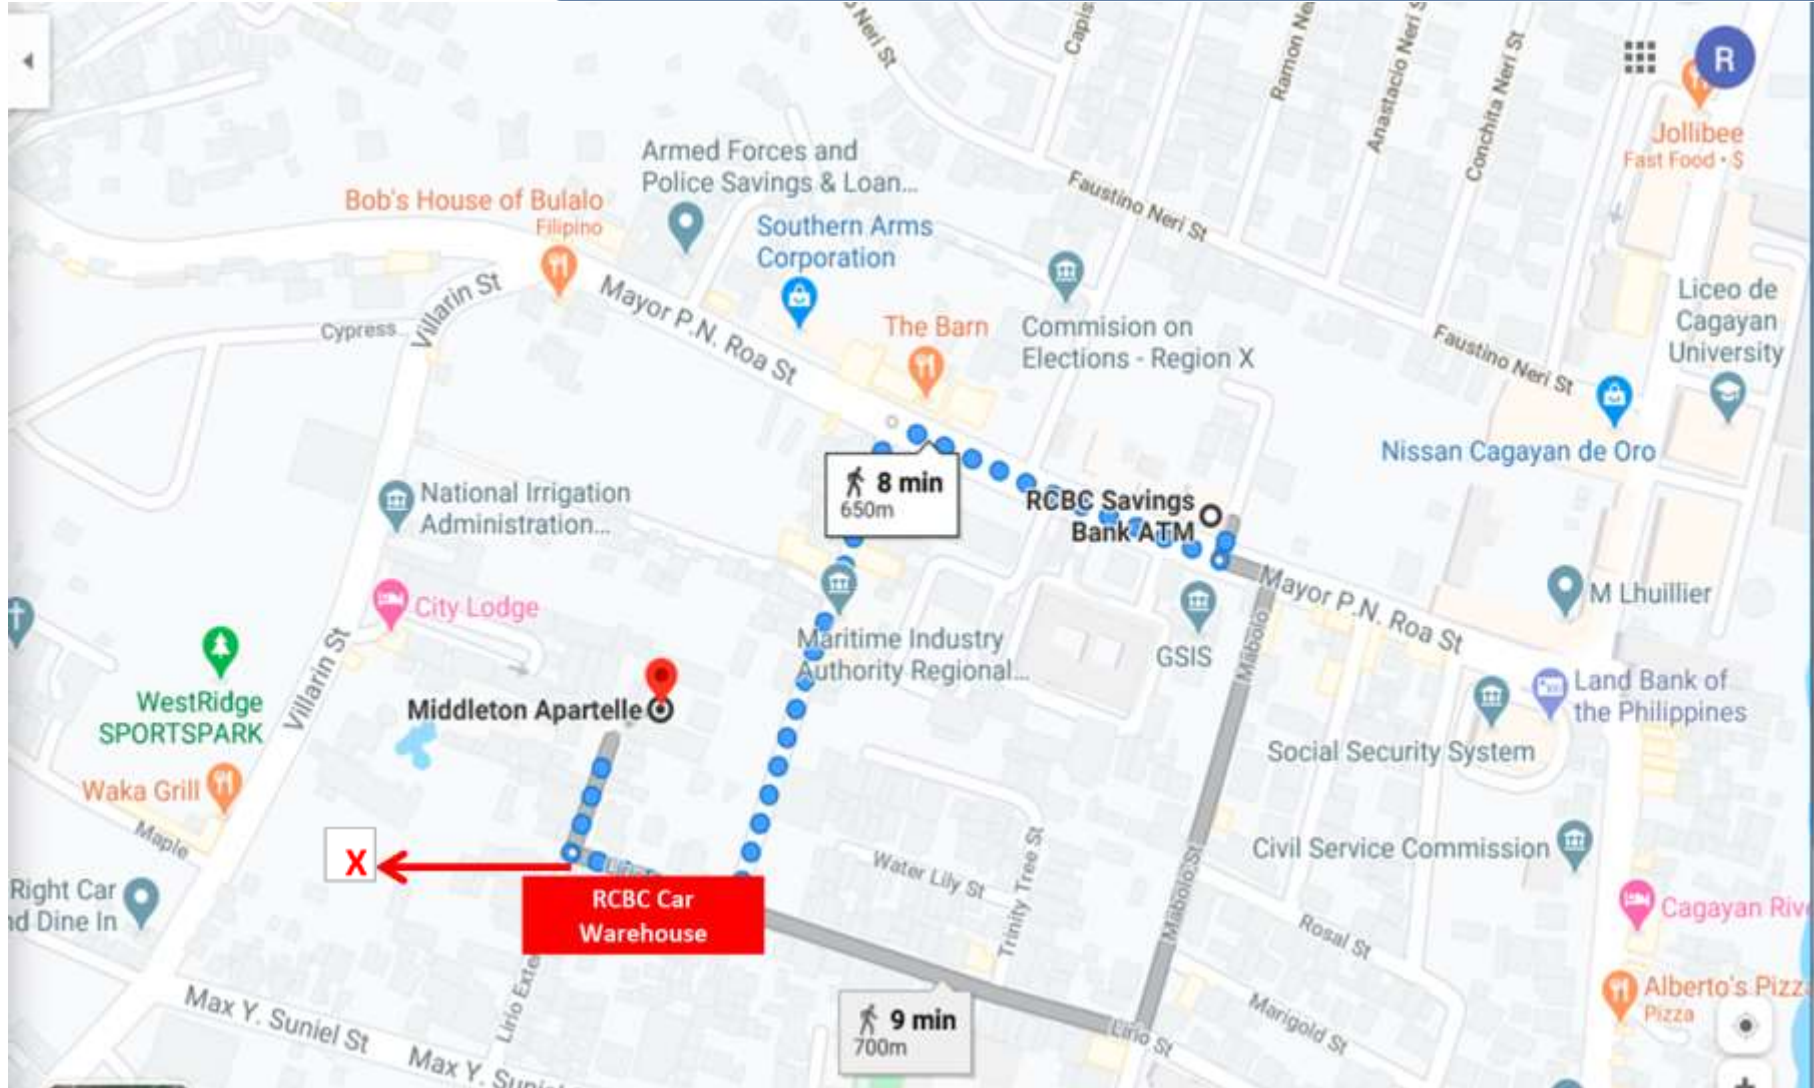

Cebu Warehouse 2: DG3 PARKING - N Escario St. Capitol Site Cebu City

Iloilo Warehouse: Interior Luna, La Paz, Iloilo City

CDO Warehouse 1: Acacia St., Carmen, Cagayan de Oro City

CDO Warehouse 2: CRUSH NG BAYAN TRUCK AND CAR SALES –Lirio St Carmen Cagayan De Oro City