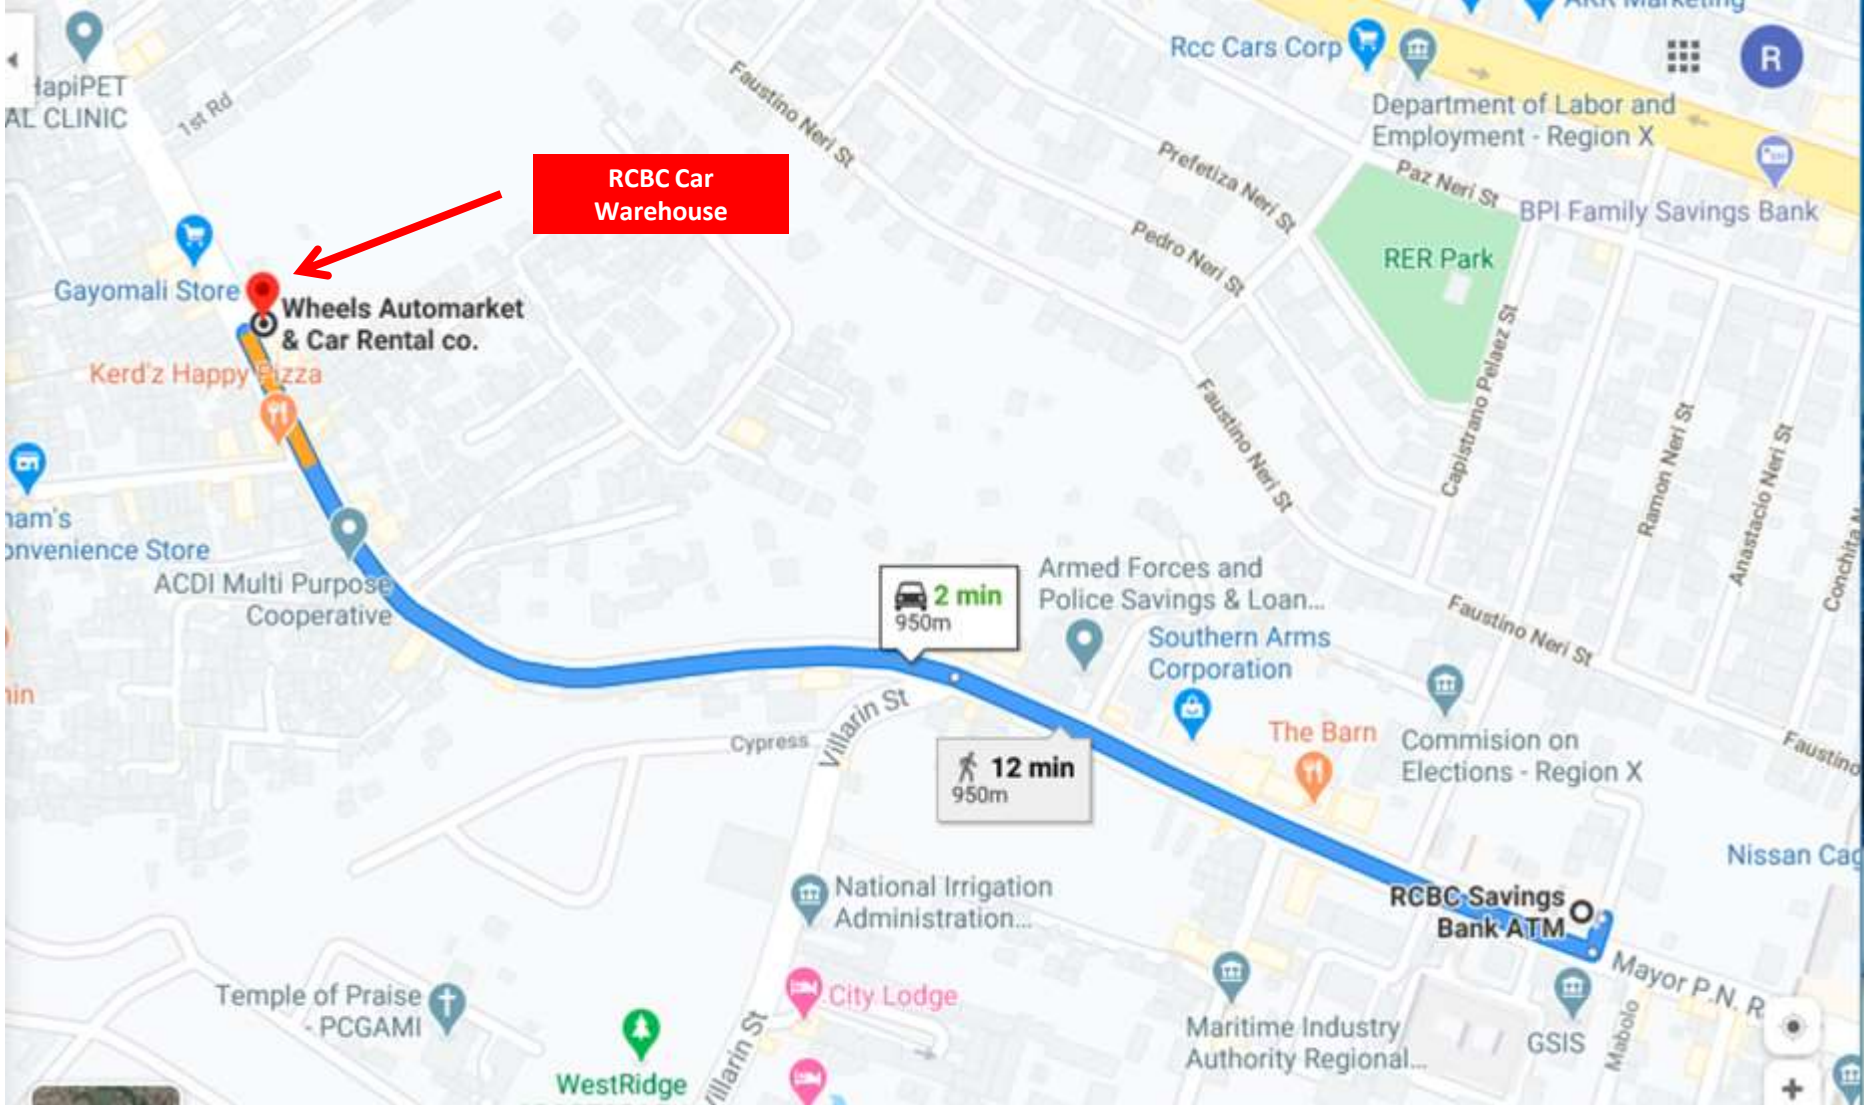

CDO Warehouse 4: WHEELS AUTOMARKET AND CAR RENTAL CO., - Zone 1 Patag, Cagayan de Oro City