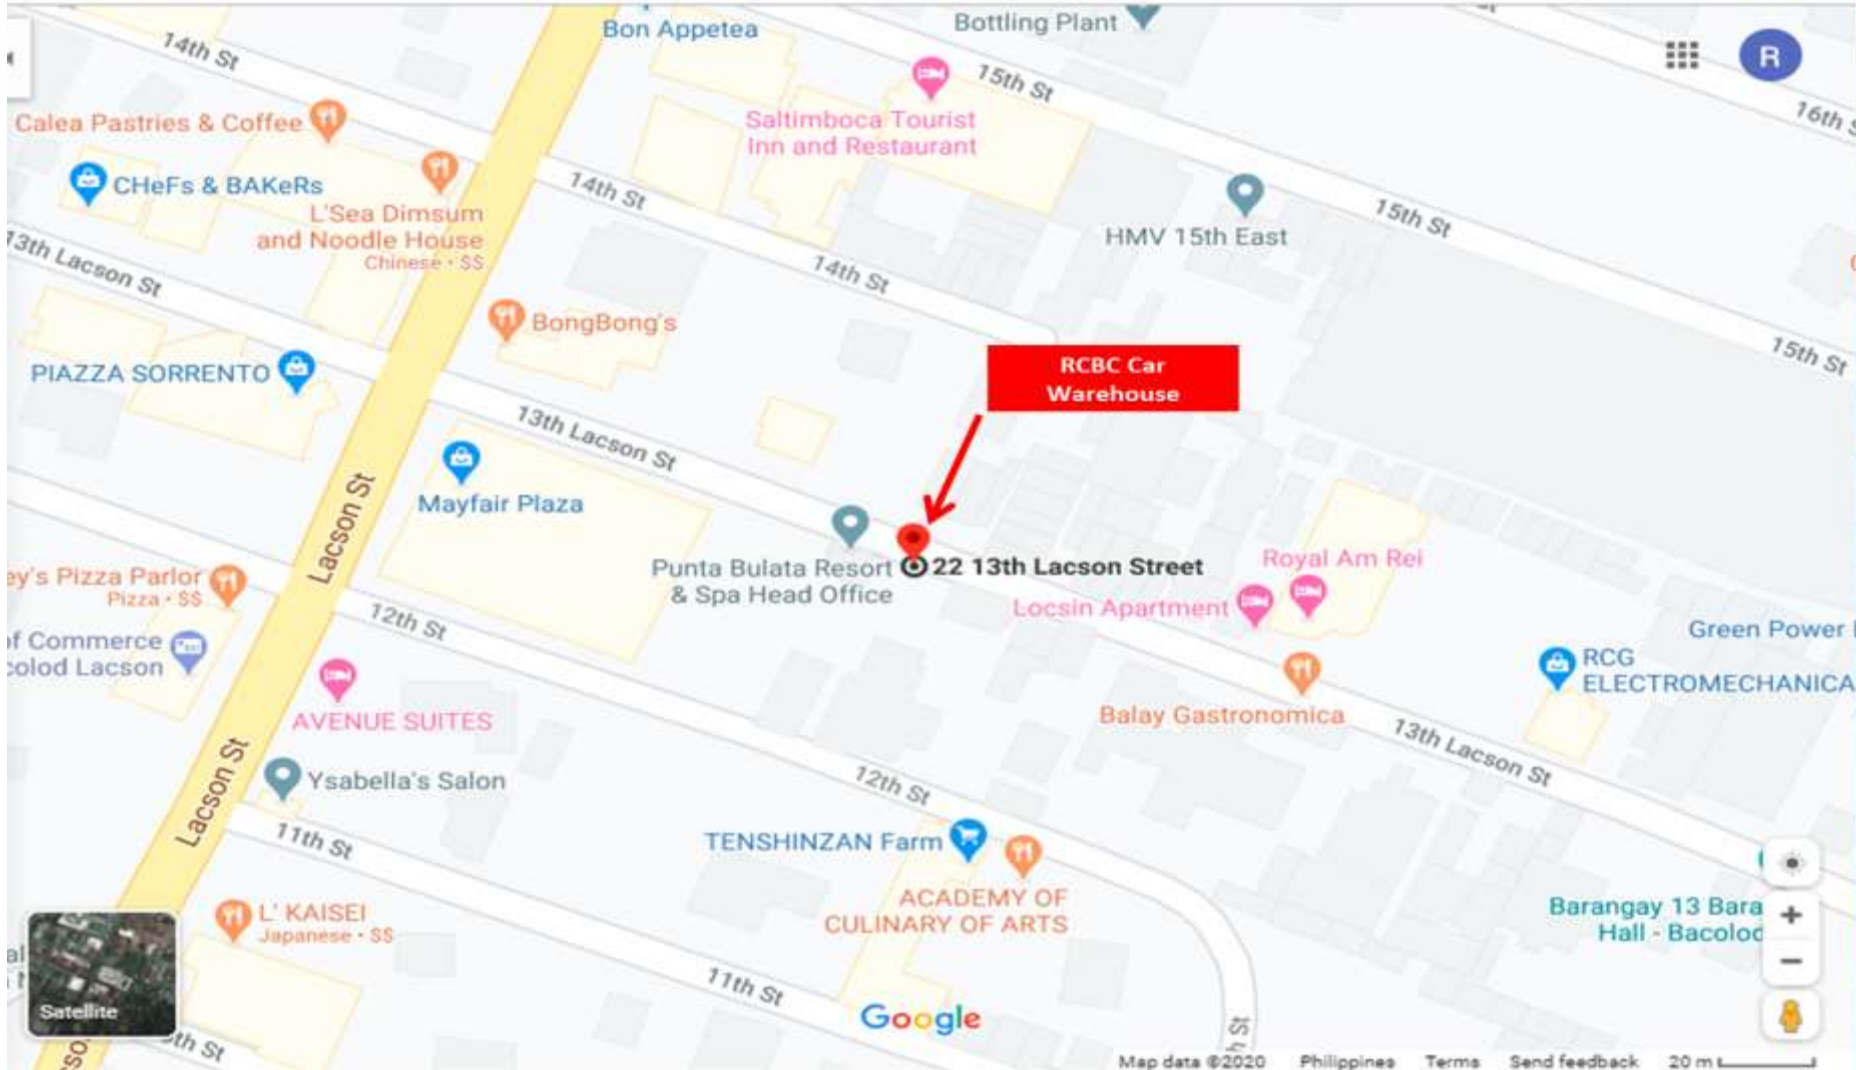

Bacolod Warehouse 2: DANA LAND PARKING – No. 22 13th Street, Captiol Subdivision, Bacolod City