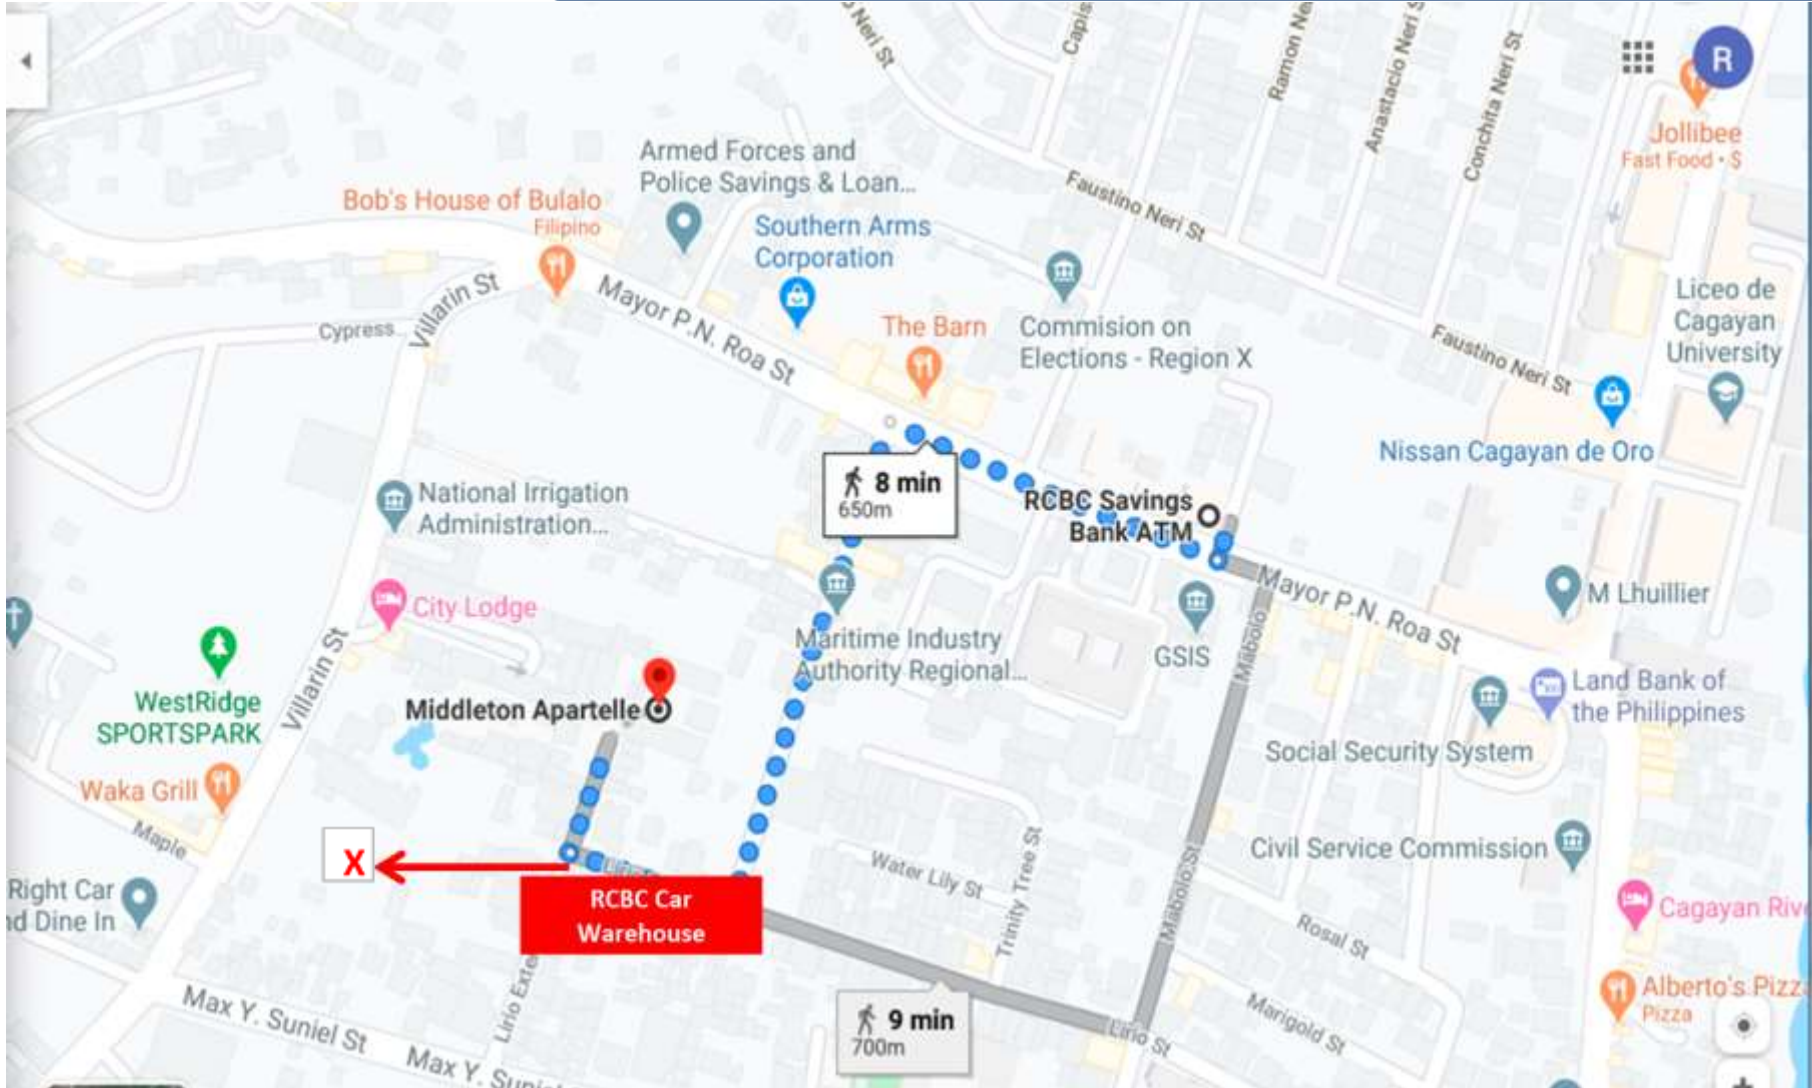

Cebu Warehouse 2: DG3 PARKING - N Escario St. Capitol Site Cebu City

Iloilo Warehouse: Interior Luna, La Paz, Iloilo City

CDO Warehouse 1: Acacia St., Carmen, Cagayan de Oro City

CDO Warehouse 2: CRUSH NG BAYAN TRUCK AND CAR SALES –Lirio St Carmen Cagayan De Oro City