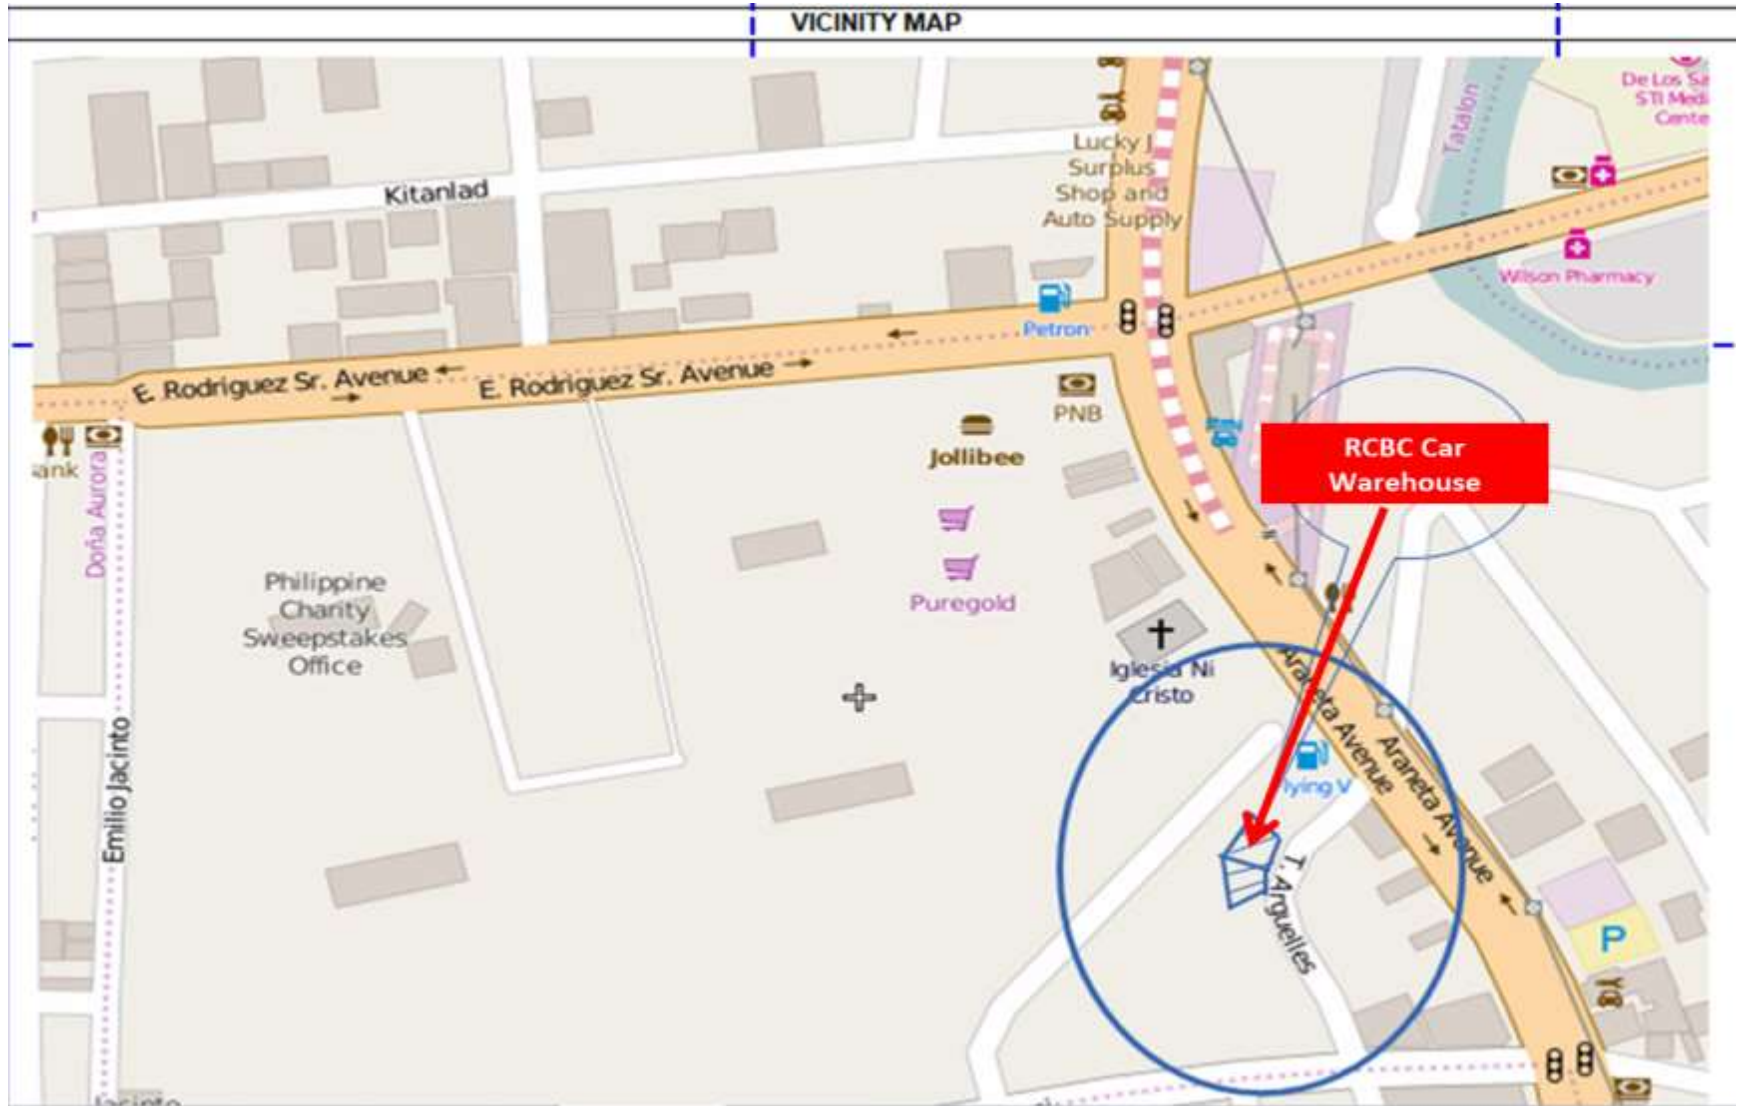

Pasig Car Warehouse 1: Avesco Compound, Axis Road corner Elisco Road, Brgy. Kalawaan, Pasig City

Pasig Warehouse 2: 8516 A. Sandoval Avenue, Brgy. Pinagbuhatan, Pasig City

QC Warehouse: METALLIM – No.95 T. Arguelles Street, Brgy Dona Imelda, Quezon City