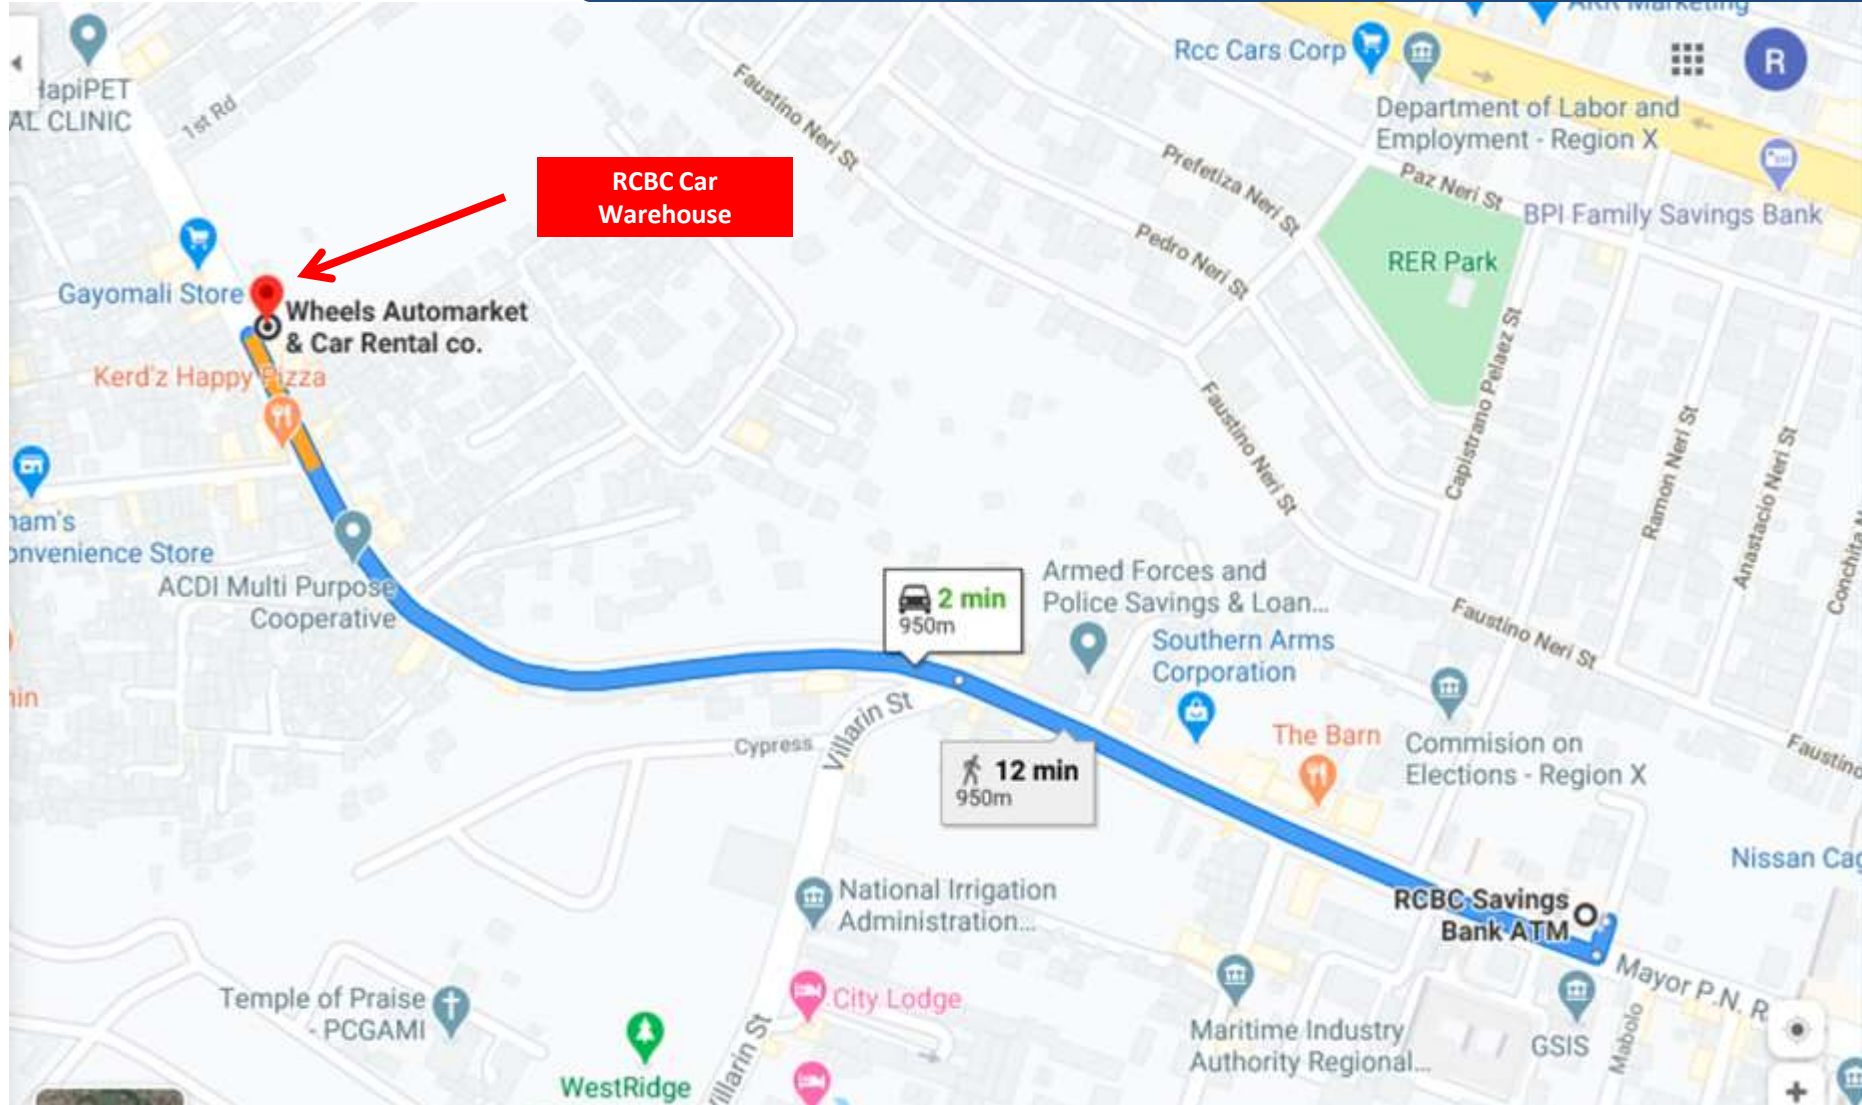

CDO Warehouse 4: WHEELS AUTOMARKET AND CAR RENTAL CO., - Zone 1 Patag, Cagayan de Oro City