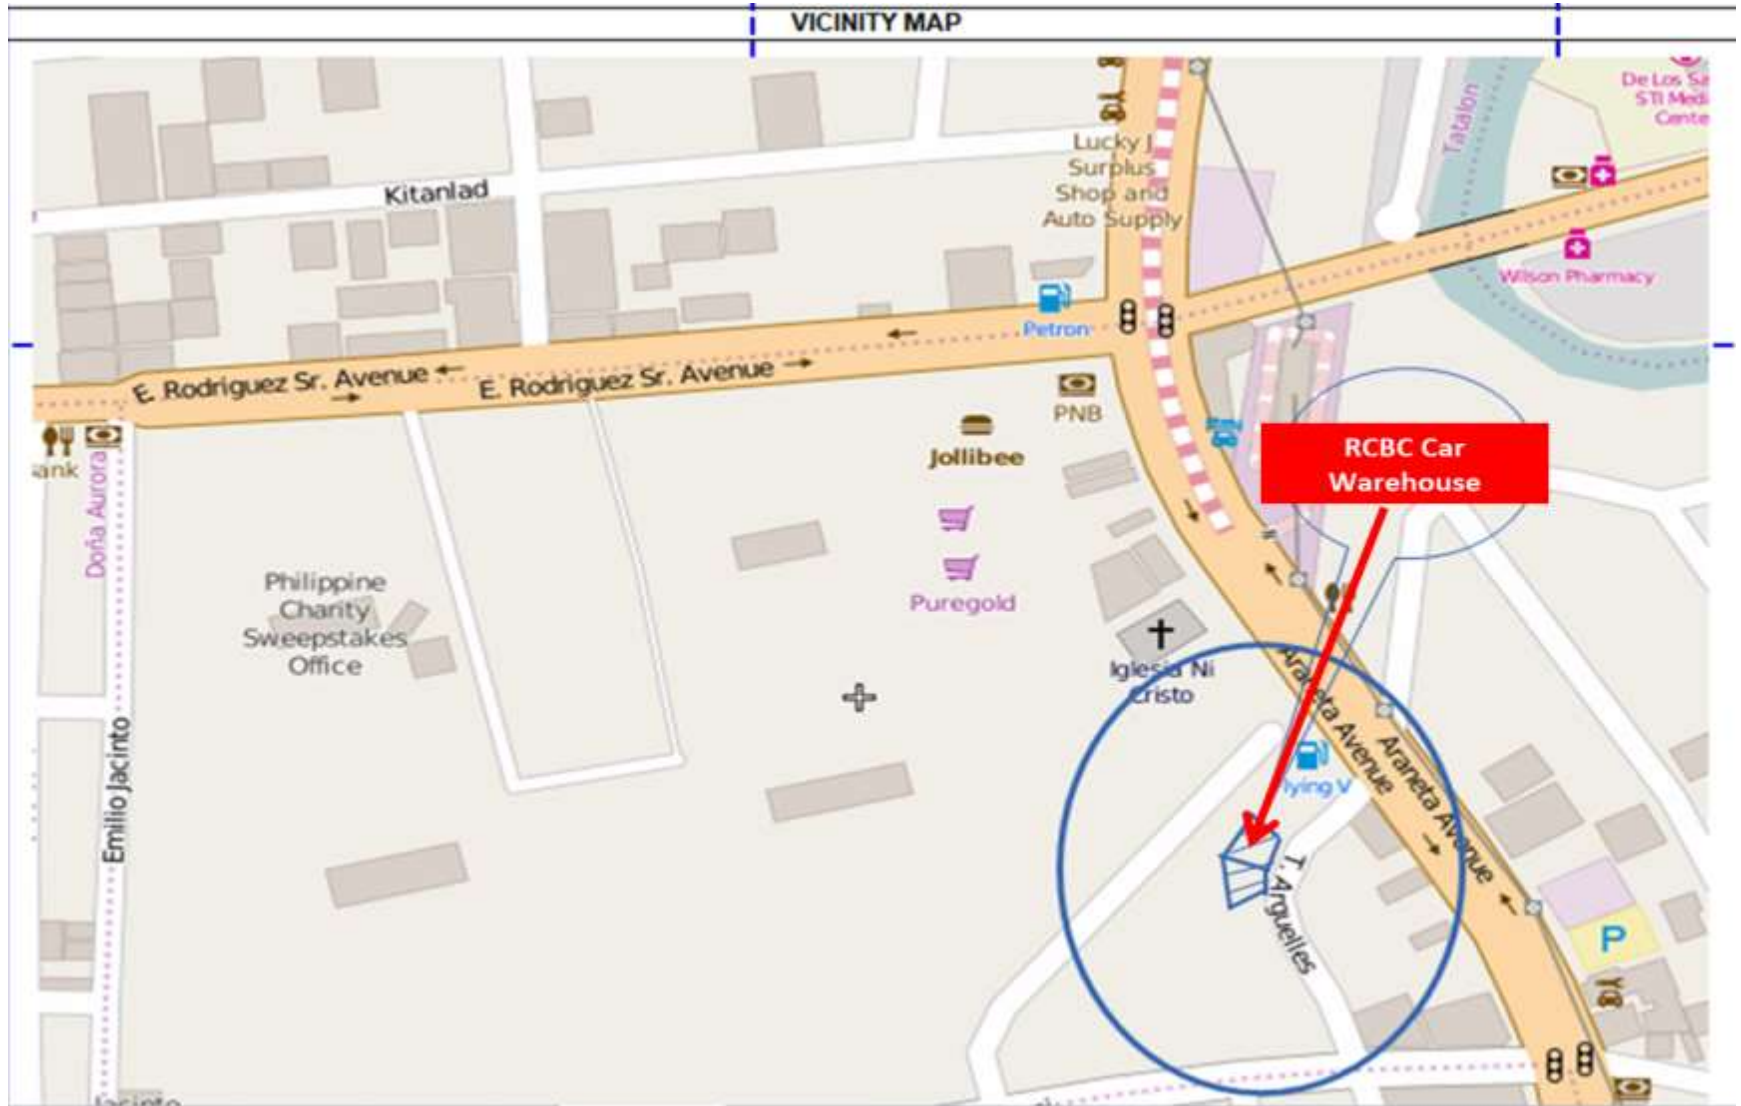

Bacolod Warehouse 1: 3rd Street, Lacson Street, Bacolod City

Bacolod Warehouse 2: DANA LAND PARKING – No. 22 13th Street, Captiol Subdivision, Bacolod City

Cebu Warehouse 1: Batiller St., Sitio Tambis, Umapad, Mandaue City, Cebu