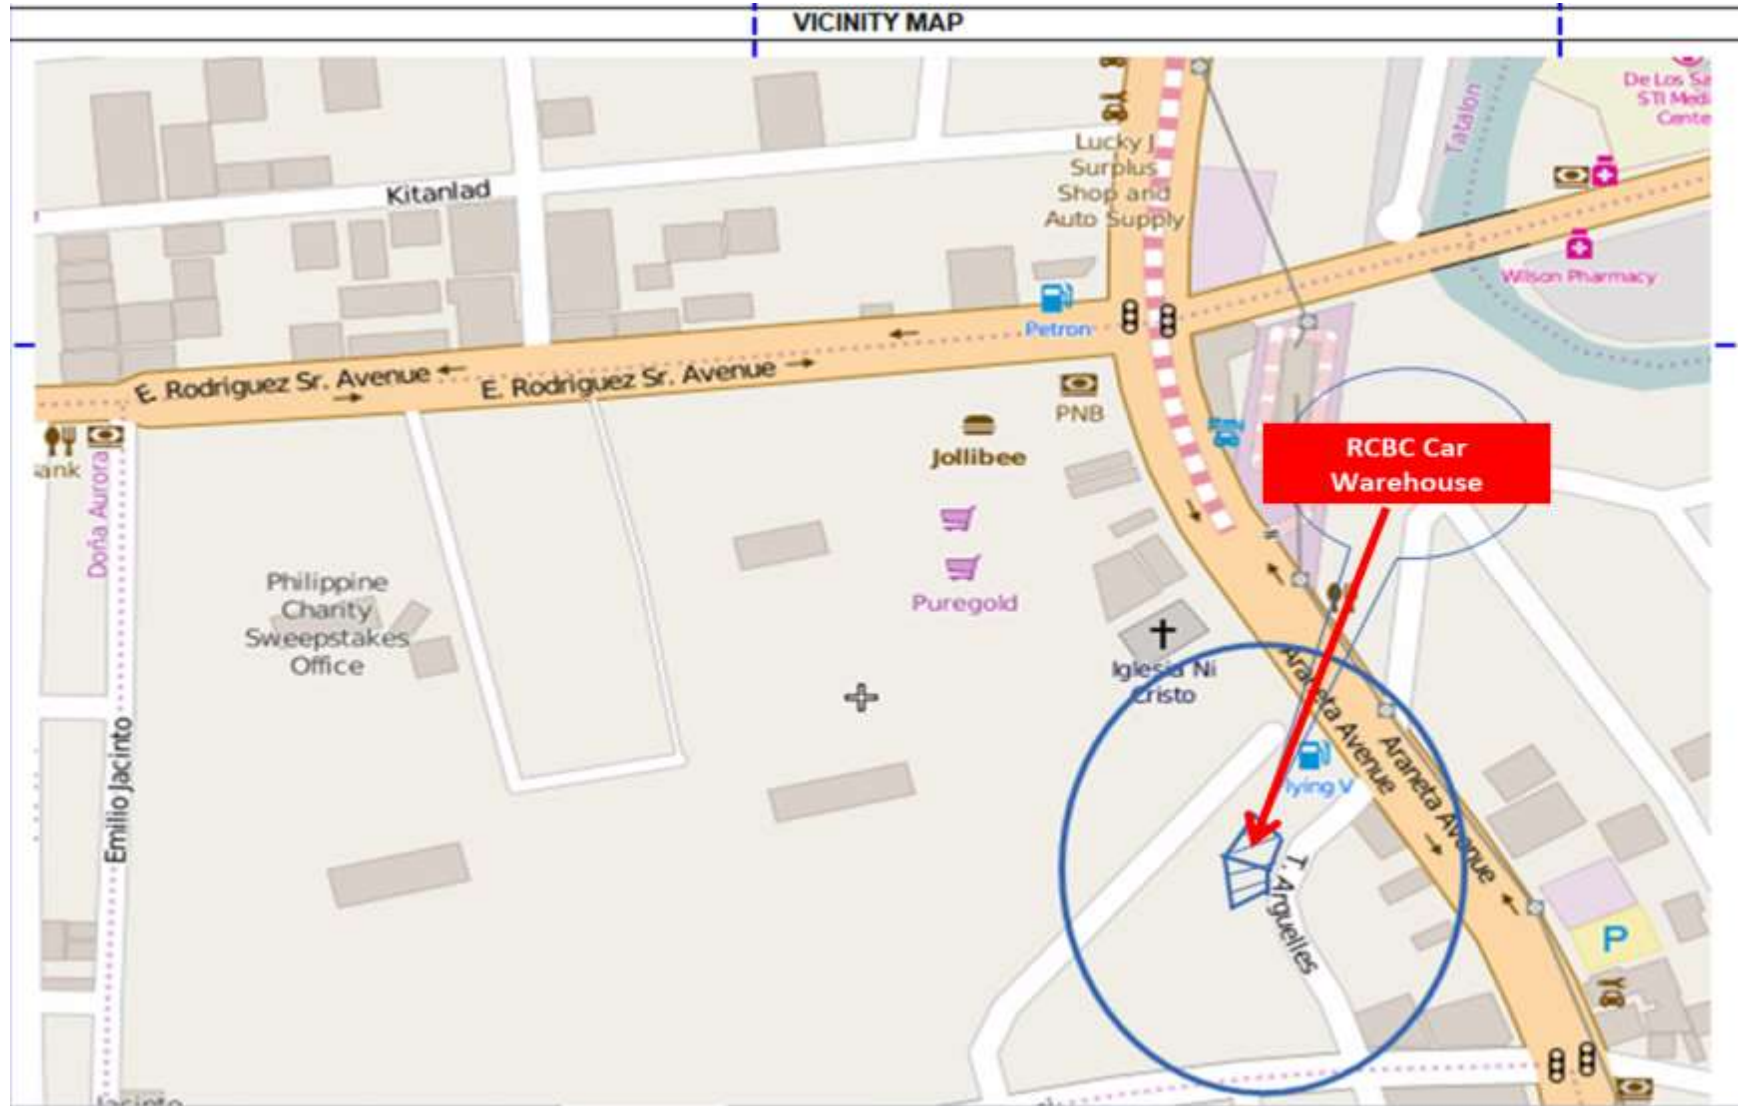

LP Warehouse: Black gate, beside Colours Town Center, along Zapote Road, Brgy Almanza Las Pinas City

Bacolod Warehouse 1: 3rd Street, Lacson Street, Bacolod City

Bacolod Warehouse 2: DANA LAND PARKING – No. 22 13th Street, Captiol Subdivision, Bacolod City